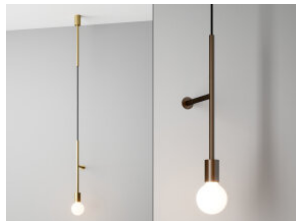

Volker Haug Studio 12 EUR
Sole & Wall Step Pendant

Volker Haug Studio 12 EUR
Mid-Century Modern Wall ...