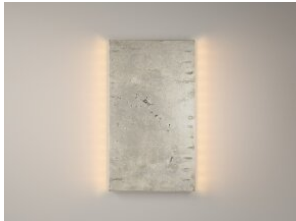

Me and You Me Myself and I

Volker Haug Studio 12 EUR
Asha Wall Lamp

Me And You Lucky Stud ...

Volker Haug Studio 12 EUR
Baby Wall Swing Lamp

Me And You Lucky Wall L...

Volker Haug Studio 12 EUR
Wall Stack 3 Lamp