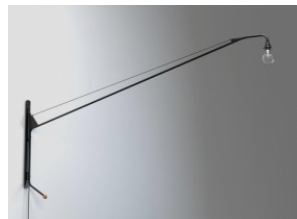

Jacco Maris Design 6 EUR

14 EUR

Louis 5D

Potence lamp

N/A