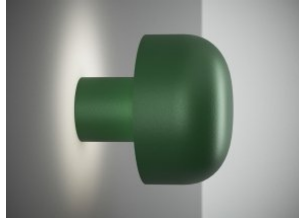

Normann Copenh... 10 EUR

Nota Wall Lamp

Bellhop Outdoor Wall Light

N/A 8 EUR