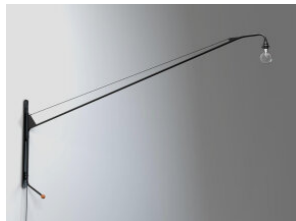

Volker Haug Studio 12 EUR
Mid-Century Modern Wall ...

N/A 14 EUR
Anton Mini Metal Wall Lamp