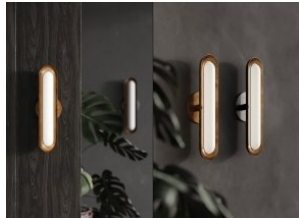

Allied Maker 0 EUR

Le Sfere 2 Wall Lamp

Circuit 1 Sconce Lamp

Apparatus 0 EUR