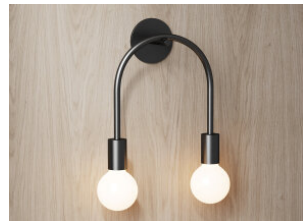

Volker Haug Studio 12 EUR
Only U Wall Lamp S

Ligne Roset 14 EUR
Missing Link Wall Lamp

Volker Haug Studio 12 EUR
Mid-Century Modern Wall ...

Volker Haug Studio 12 EUR
Anton Micro Metal Wall La...

Volker Haug Studio 12 EUR
Iconic Adjustable Wall Lamp