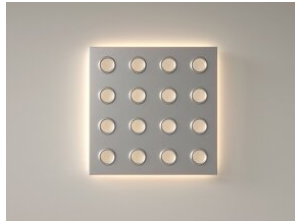

Me and You Me Myself and I

Volker Haug Studio 12 EUR
Asha Wall Lamp

Me And You Lucky Stud ...

Volker Haug Studio 12 EUR
Baby Wall Swing Lamp

Me And You Lucky Wall L...

Volker Haug Studio 12 EUR
Wall Stack 3 Lamp