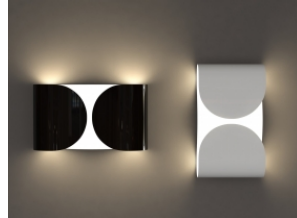

Gem Wall

Kevin Reilly Light... 8 EUR

Foglio

N/A

8 EUR

Bent wall lamp

Workstead 12 EUR

12 EUR